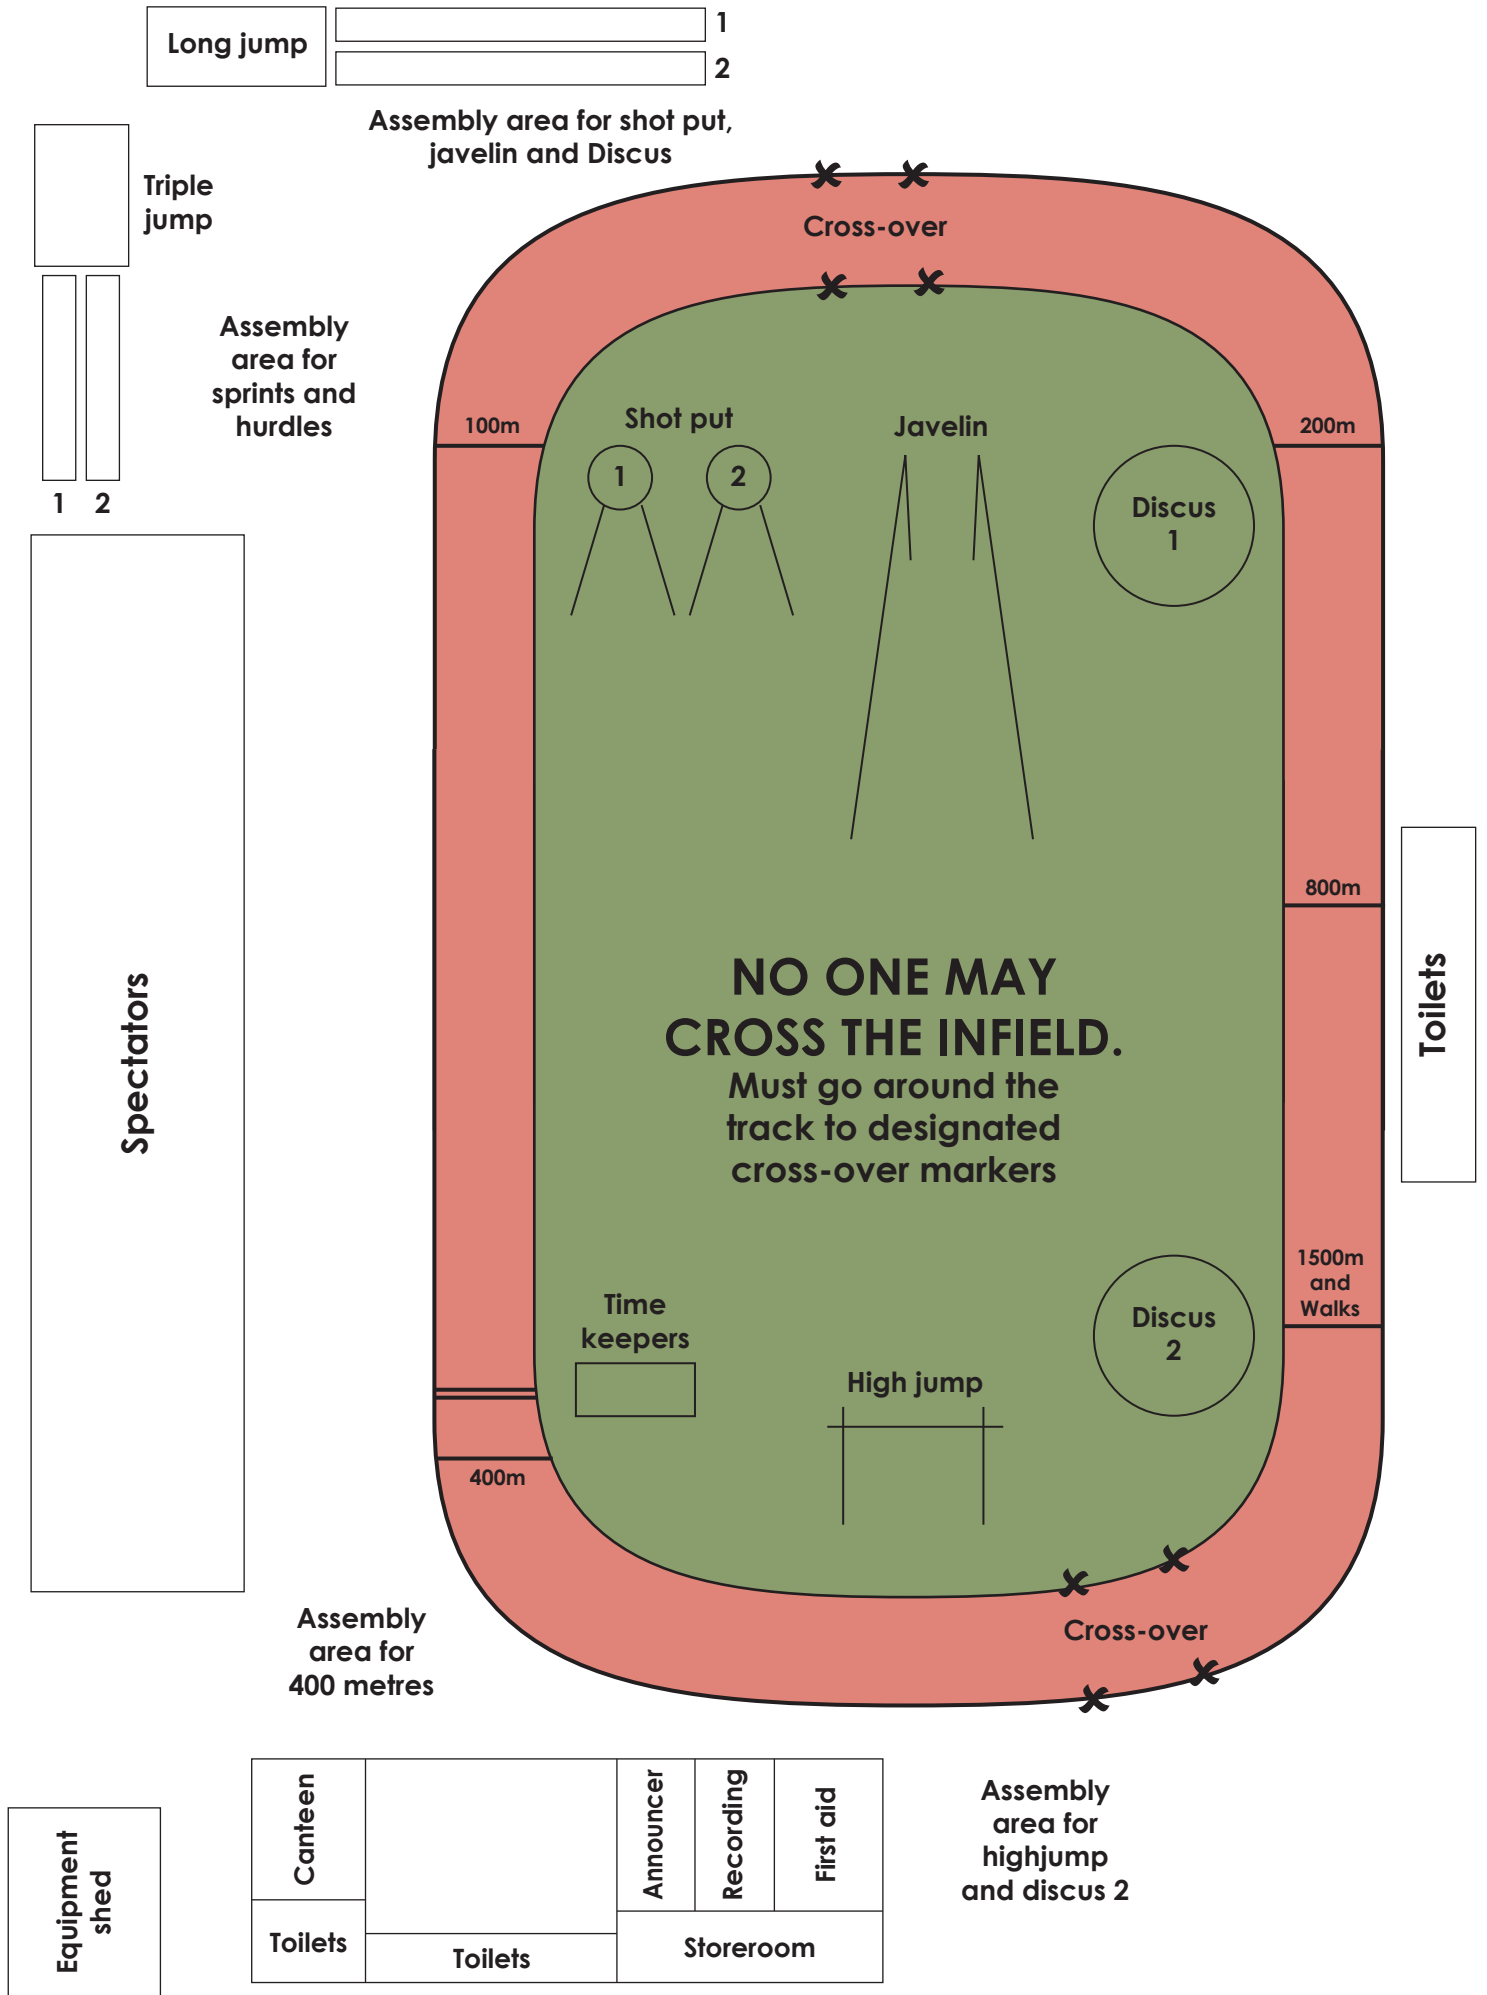

# LAYOUT OF THE CORIO LITTLE ATHLETICS CENTRE

Assembly area for shot put, javelin and Discus

Cross-over

Assembly area for sprints and hurdles

100m

Shot put

Javelin

200m

1

2

Discus 1

Spectators

**NO ONE MAY CROSS THE INFIELD.**  
Must go around the track to designated cross-over markers

800m

Toilets

Time keepers

Discus 2

1500m and Walks

High jump

400m

Assembly area for 400 metres

Cross-over

Equipment shed

Canteen		Announcer	Recording	First aid
Toilets	Toilets	Storeroom		